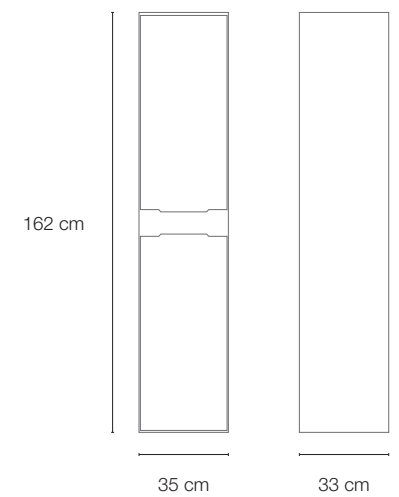

Star HANGING COLUMNS UNIT

2 Doors