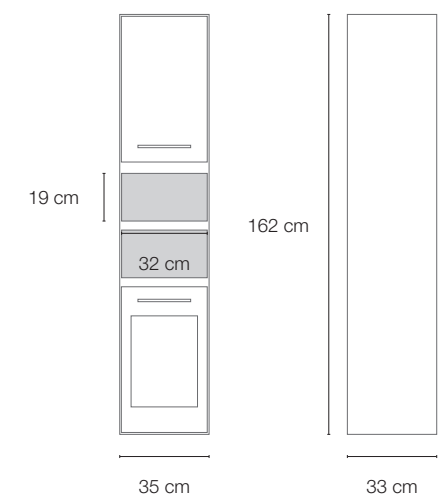

Size

Width 100 cm

Depth 45 cm

Height 57 cm

Left open compartments

Size

Width 100 cm

Depth 45 cm

1 open compartments

Left or right opening compartments

Size

Width 35 cm

Depth 33 cm

Height 162 cm

2 open compartments

Left or right opening compartments

W 80 D 45 H 57 cm

STORAGE UNIT 80
LEFT OPEN COMPARTMENTS

Size

W	100 cm
D	45 cm
H	57 cm

Structure available colours:

Doors available colours:

STORAGE UNIT 80
RIGHT OPEN COMPARTMENTS

Size

Structure available colours:

Doors available colours:

Size

W 35 D 33 H 162 cm

Frame HANGING COLUMNS UNIT

2 open compartments

Size

W 35 D 33 H 162 cm