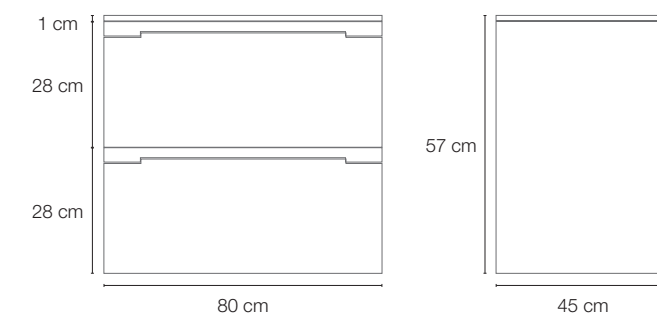

Star
HANGING STORAGE UNIT
80

2 drawers