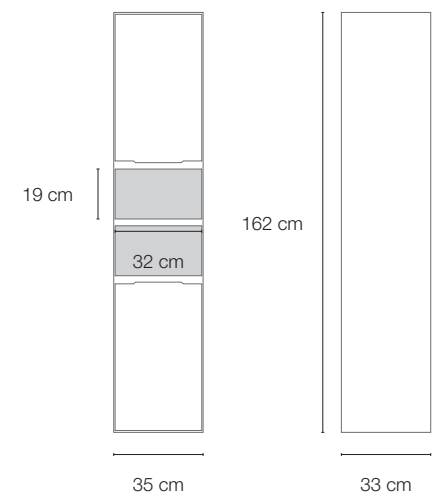

Star HANGING COLUMNS UNIT

2 open compartments