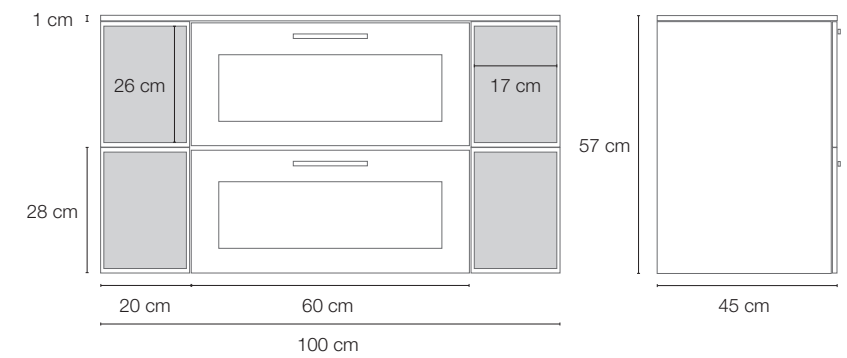

Size

Width 35 cm

Depth 33 cm

Height 162 cm

1 open compartments

Left or right opening compartments

Size

Width 35 cm

Depth 33 cm

Height 162 cm

2 open compartments

Left or right opening compartments

Size

Width 35 cm

Depth 33 cm

Height 162 cm

Size

Width 80 cm

Depth 45 cm

Height 57 cm

Left open compartments

Size

Width 80 cm

Depth 45 cm

W	80 cm
D	45 cm
H	57 cm

Structure available colours:

Doors available colours:

Frame
HANGING STORAGE UNIT
60

Left and right open compartments

Structure available colours:

White soft-textured Gray soft-textured