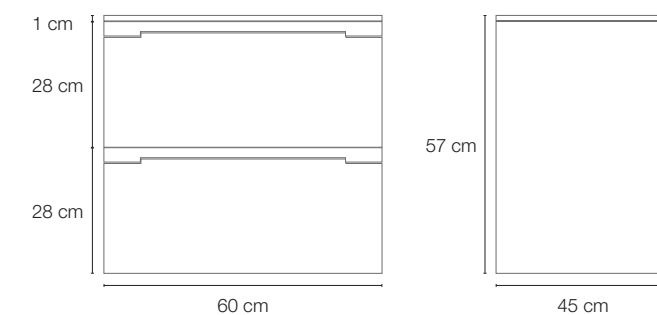

Size

Width 35 cm

Depth 33 cm

Height 162 cm

1 open compartments

Left or right opening compartments

Size

Width 35 cm

Size

Width 80 cm

Depth 45 cm

Height 57 cm

Left open compartments

Size

Width 80 cm

Depth 45 cm

Size

Width 100 cm

Depth 45 cm

Height 57 cm

Left open compartments

Size

Width 100 cm

Depth 45 cm

Size

Width 35 cm

Depth 33 cm

Height 162 cm

Star
HANGING STORAGE UNIT
60
 2 drawers

Structure available colours:

White soft-textured **Gray** soft-textured

Doors available colours: