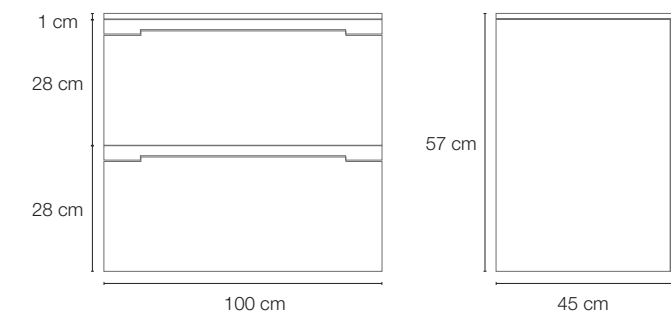

Size

Width 80 cm

Depth 45 cm

Height 57 cm

Left open compartments

Size

Width 80 cm

Depth 45 cm

Size

Width 100 cm

Depth 45 cm

Height 57 cm

Left open compartments

Size

Width 100 cm

Depth 45 cm

White matt Green matt Blue matt

.....
Size

W 90 D 45 H 57 cm

Star
HANGING STORAGE UNIT
100
 2 drawers

Structure available colours:

White soft-textured **Gray** soft-textured

Doors available colours:

White matt **Green matt** **Blue matt**

.....
Size
W 100 D 45 H 57 cm

Star HANGING COLUMNS UNIT

2 Doors

Size

W 35 D 33 H 162 cm

Structure available colours:

Doors available colours:

Star HANGING COLUMNS UNIT