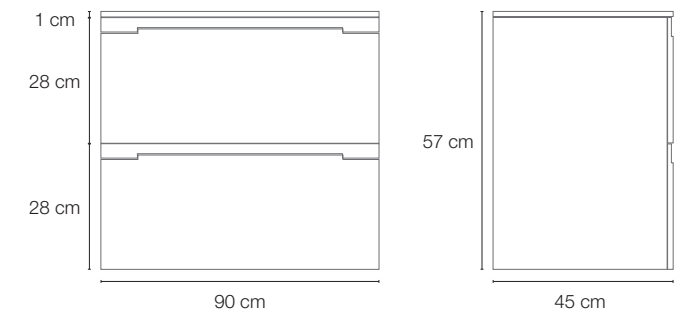

Star
HANGING STORAGE UNIT
90
2 drawers