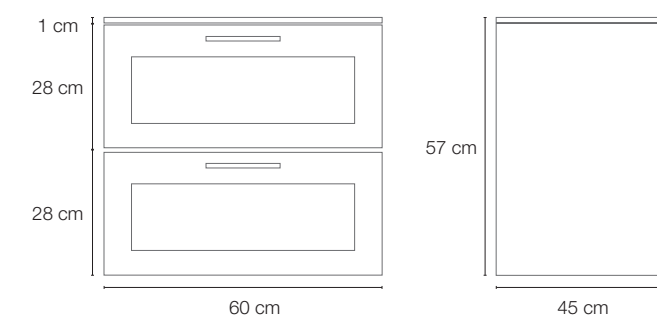

Star
HANGING STORAGE UNIT
60

2 drawers