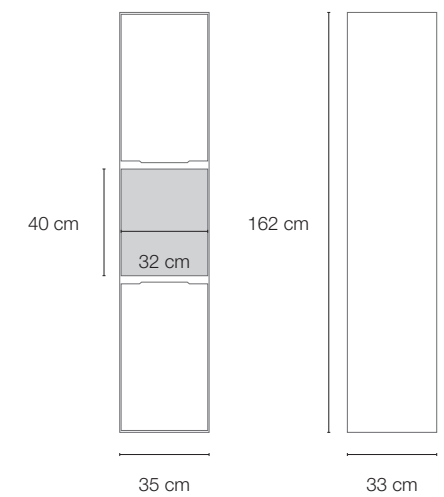

Depth 33 cm

Height 162 cm

2 open compartments

Left or right opening compartments

Size

Width 35 cm

Depth 33 cm

Height 162 cm

Size

Width 80 cm

Depth 45 cm

Height 57 cm

Left open compartments

Size

Width 80 cm

Depth 45 cm

.....
Size
W 100 D 45 H 57 cm

Star HANGING COLUMNS UNIT

2 Doors

Size

W 35 D 33 H 162 cm

Structure available colours:

Doors available colours:

Star HANGING COLUMNS UNIT

1 open compartments

Size

W 35 D 33 H 162 cm

Right opening compartments

Left opening compartments

Structure available colours:

White
soft-textured

Gray
soft-textured