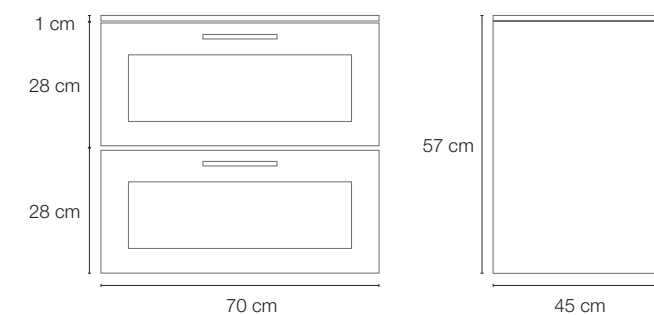

Depth 33 cm

Height 162 cm

2 open compartments

Left or right opening compartments

Size

Width 35 cm

Depth 33 cm

Height 162 cm

Size

Width 80 cm

Depth 45 cm

Height 57 cm

Left open compartments

Size

Width 80 cm

Depth 45 cm

Size

Width 100 cm

Depth 45 cm

Height 57 cm

Left open compartments

Size

Width 100 cm

Depth 45 cm

Doors available colours:

White matt Green matt Blue matt

Size

W 100 D 45 H 57 cm

Frame
HANGING STORAGE UNIT

70

2 drawers

Structure available colours: