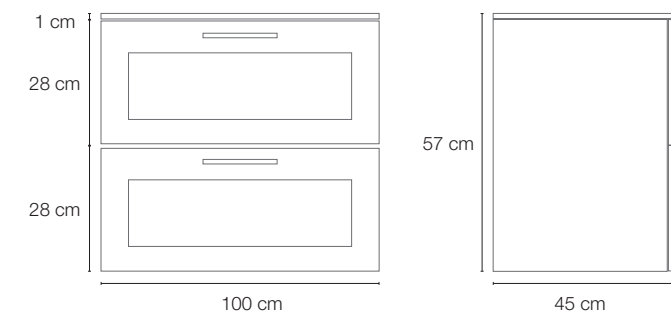

Frame
HANGING STORAGE UNIT
100
2 drawers