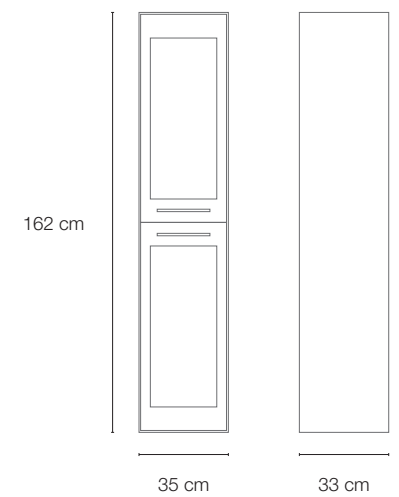

Frame
HANGING COLUMNS UNIT

2 doors

Size

W 35 D 33 H 162 cm