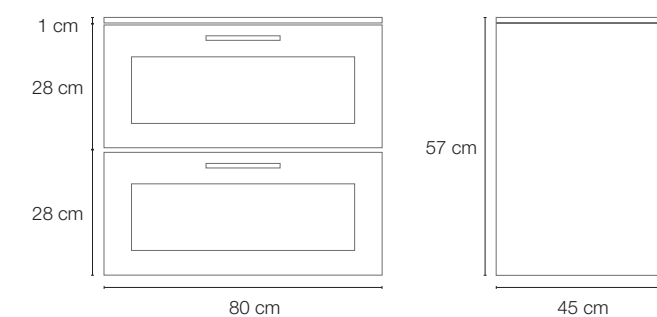

Depth 33 cm

Height 162 cm

2 open compartments

Left or right opening compartments

Size

Width 35 cm

Depth 33 cm

Height 162 cm

Size

Width 80 cm

Depth 45 cm

Height 57 cm

Left open compartments

Size

Width 80 cm

Depth 45 cm

Size

Width 100 cm

Depth 45 cm

Height 57 cm

Left open compartments

Size

Width 100 cm

Depth 45 cm

Size

W 70 D 45 H 57 cm

DIVA
COLLECTION

Frame
HANGING STORAGE UNIT

80

2 drawers

Structure available colours:

White