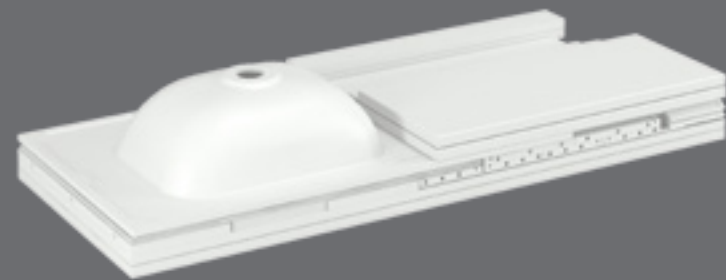

3B S.p.a.
Via delle Industrie, 1
31040 Salgareda (TV)-Italy
P. +39 0422 747053
F. +39 0422 807594
E-mail: 3bspa@3bspa.com

3Bspa.com

diventa

DIVA COLLECTION

FLAT PACK FURNITURE

It's **FLAT PACK** collection
It's **very easy** to assemble
It's **Italian Design** and production