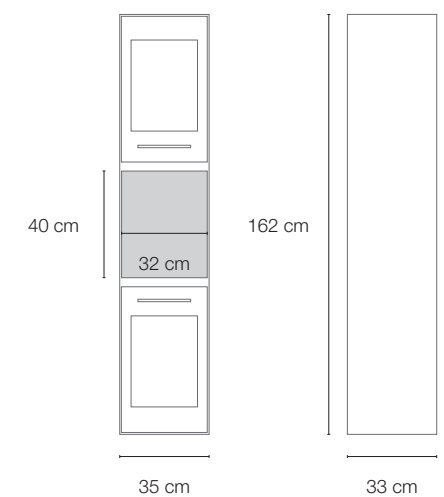

Size

Width 80 cm

Depth 45 cm

Height 57 cm

Left open compartments

Size

Width 80 cm

Depth 45 cm

Size

Width 100 cm

Depth 45 cm

Height 57 cm

Left open compartments

Size

Width 100 cm

Depth 45 cm

1 open compartments

Left or right opening compartments

Size

Width 35 cm

Depth 33 cm

Height 162 cm

2 open compartments

Left or right opening compartments

Frame
HANGING COLUMNS UNIT

2 doors

Size

W 35 D 33 H 162 cm

Structure available colours:

Doors available colours:

Frame HANGING COLUMNS UNIT

1 open compartments