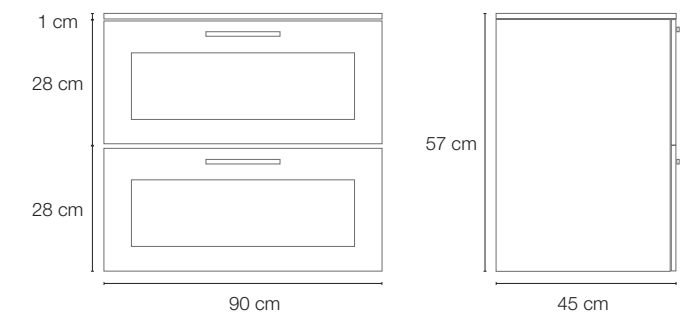

Depth 33 cm

Height 162 cm

2 open compartments

Left or right opening compartments

Size

Width 35 cm

Depth 33 cm

Height 162 cm

Size

Width 100 cm

Depth 45 cm

Height 57 cm

Left open compartments

Size

Width 100 cm

Depth 45 cm

W 80 D 45 H 57 cm

STORAGE UNIT 80
LEFT OPEN COMPARTMENTS

Size

W	100 cm
D	45 cm
H	57 cm

Structure available colours:

Doors available colours:

STORAGE UNIT 80
RIGHT OPEN COMPARTMENTS

Size

W	100 cm
D	45 cm
H	57 cm

Structure available colours:

Doors available colours:

DIVA
COLLECTION

Frame
HANGING STORAGE UNIT
90
2 drawers

Structure available colours:

Doors available colours:

Size