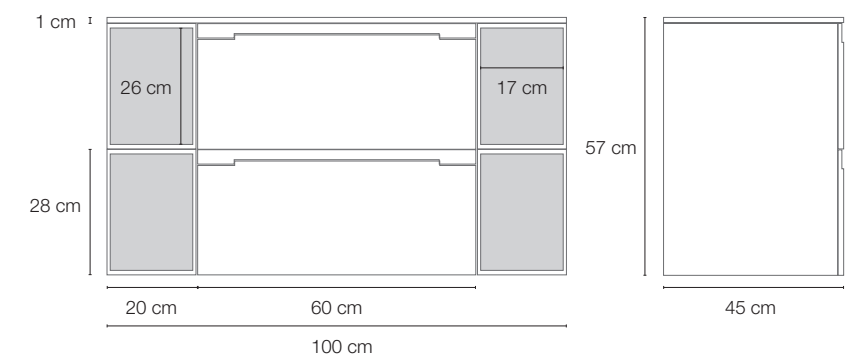

Size

Width 35 cm

Depth 33 cm

Height 162 cm

1 open compartments

Left or right opening compartments

Size

Width 35 cm

Depth 33 cm

Height 162 cm

2 open compartments

Left or right opening compartments

Size

Width 35 cm

Depth 33 cm

Height 162 cm

Size

Width 80 cm

Depth 45 cm

Height 57 cm

Left open compartments

Size

Width 80 cm

Depth 45 cm

STORAGE UNIT 60
RIGHT OPEN COMPARTMENTS

Size

W	80 cm
D	45 cm
H	57 cm

Structure available colours:

Doors available colours:

Star
HANGING STORAGE UNIT
60

Left and right open compartments

Structure available colours: