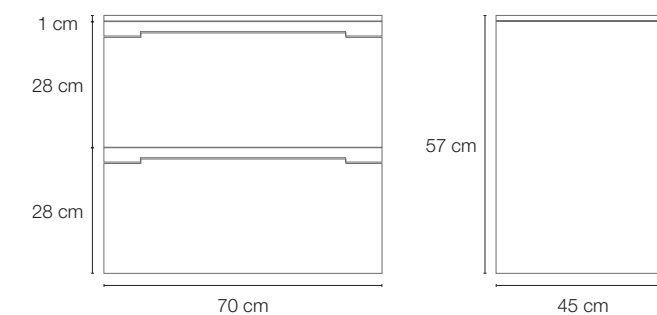

Star
HANGING STORAGE UNIT
70
2 drawers

.....
Size
W 70 D 45 H 57 cm

Structure available colours:

White **Gray**
soft-textured soft-textured

Doors available colours:

White matt **Green matt** **Blue matt**